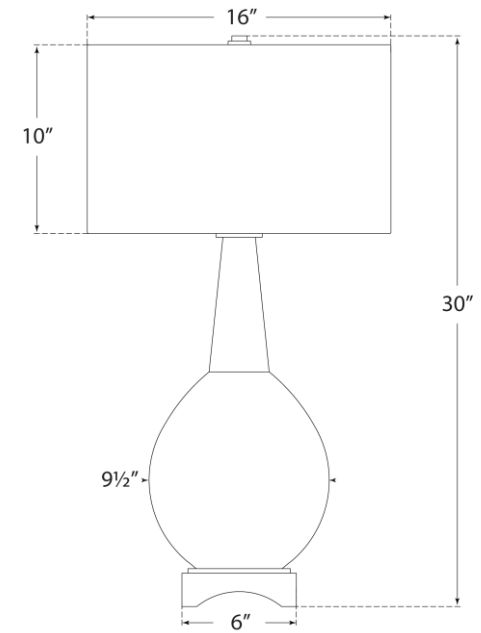

SPEC SHEET

Antoine Large Table Lamp

Item # JN 3605PLB-L

Designer: Julie Neill

Height: 30"

Width: 16"

Base: 6" Square

Finishes: IVO, MBB, PLB

Shade Treatments: L

Shade Details: 16" x 16" x 10"

Socket: E26 Dimmer

Wattage: 100 A

Note: Reactive Ceramic Glazes Will Vary in Color and Texture

Front View